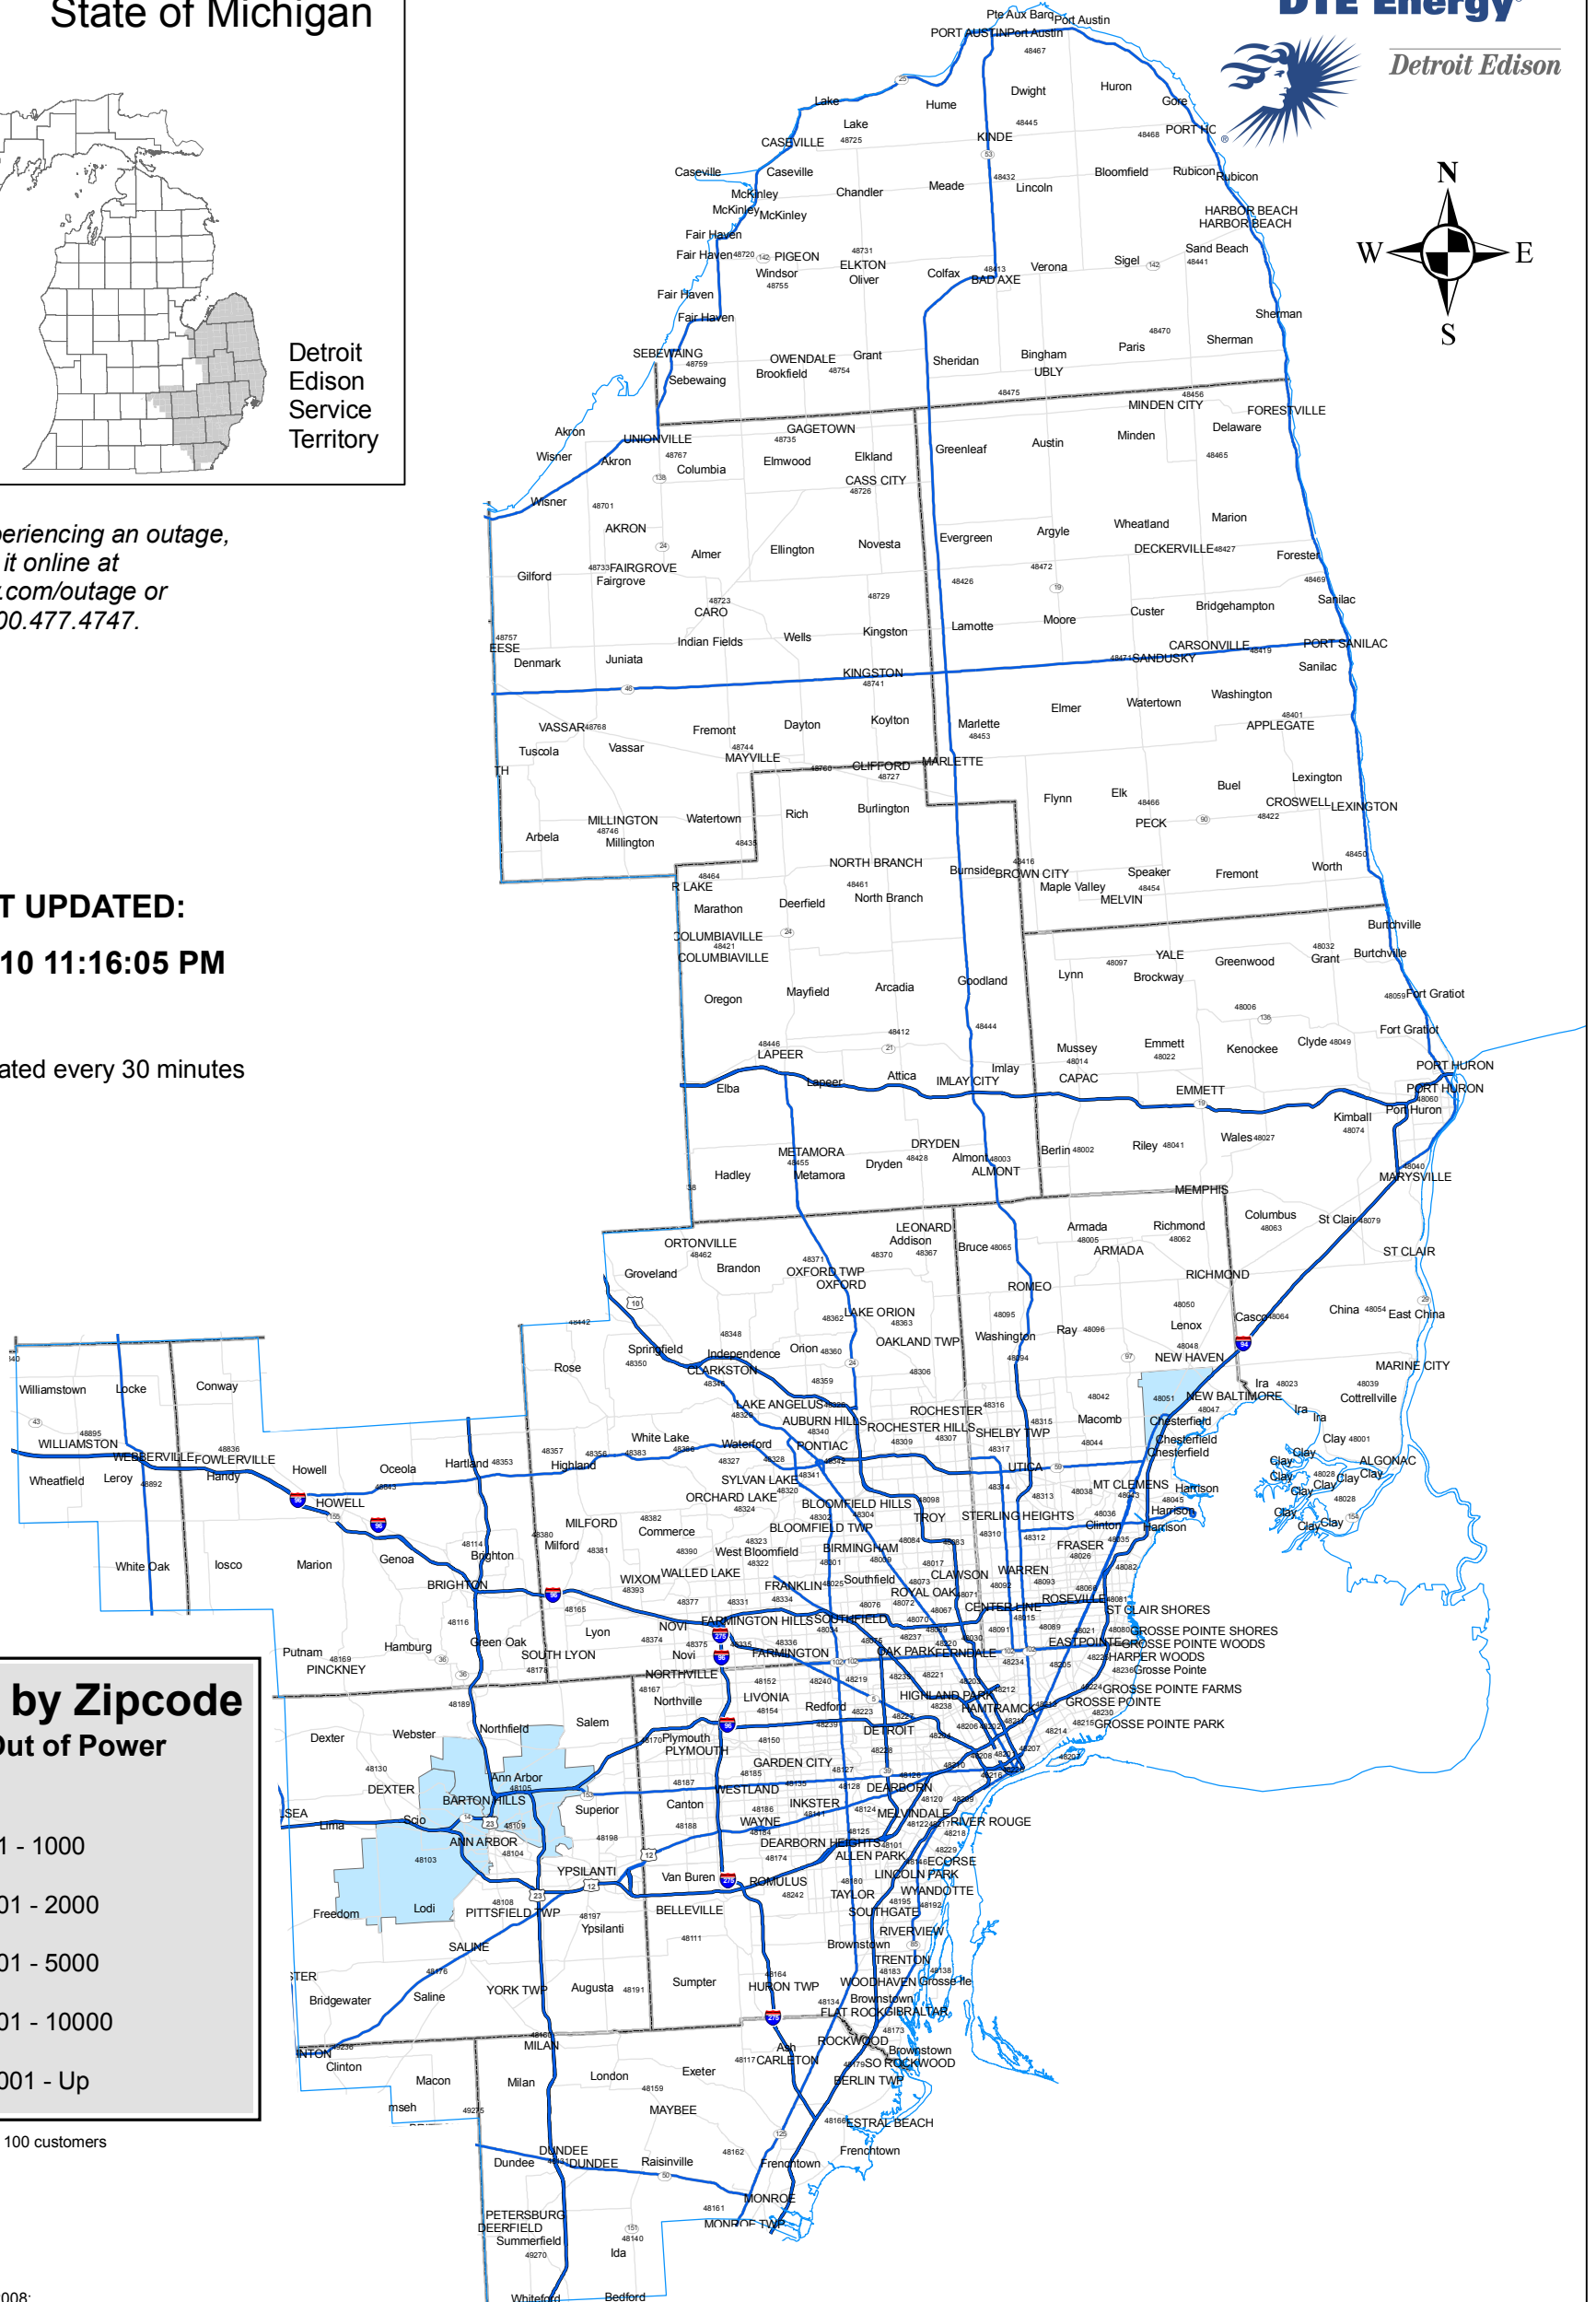

State of Michigan

Detroit Edison Service Territory

DTE Energy

Detroit Edison

If you are experiencing an outage, please report it online at my.dteenergy.com/outage or by phoning 800.477.4747.

LAST UPDATED:

2/20/2010 11:16:05 PM

Map updated every 30 minutes

Outages by Zipcode Customers Out of Power

- 101 - 1000
- 1001 - 2000
- 2001 - 5000
- 5001 - 10000
- 10001 - Up

Note: Outages of less than 100 customers are not displayed