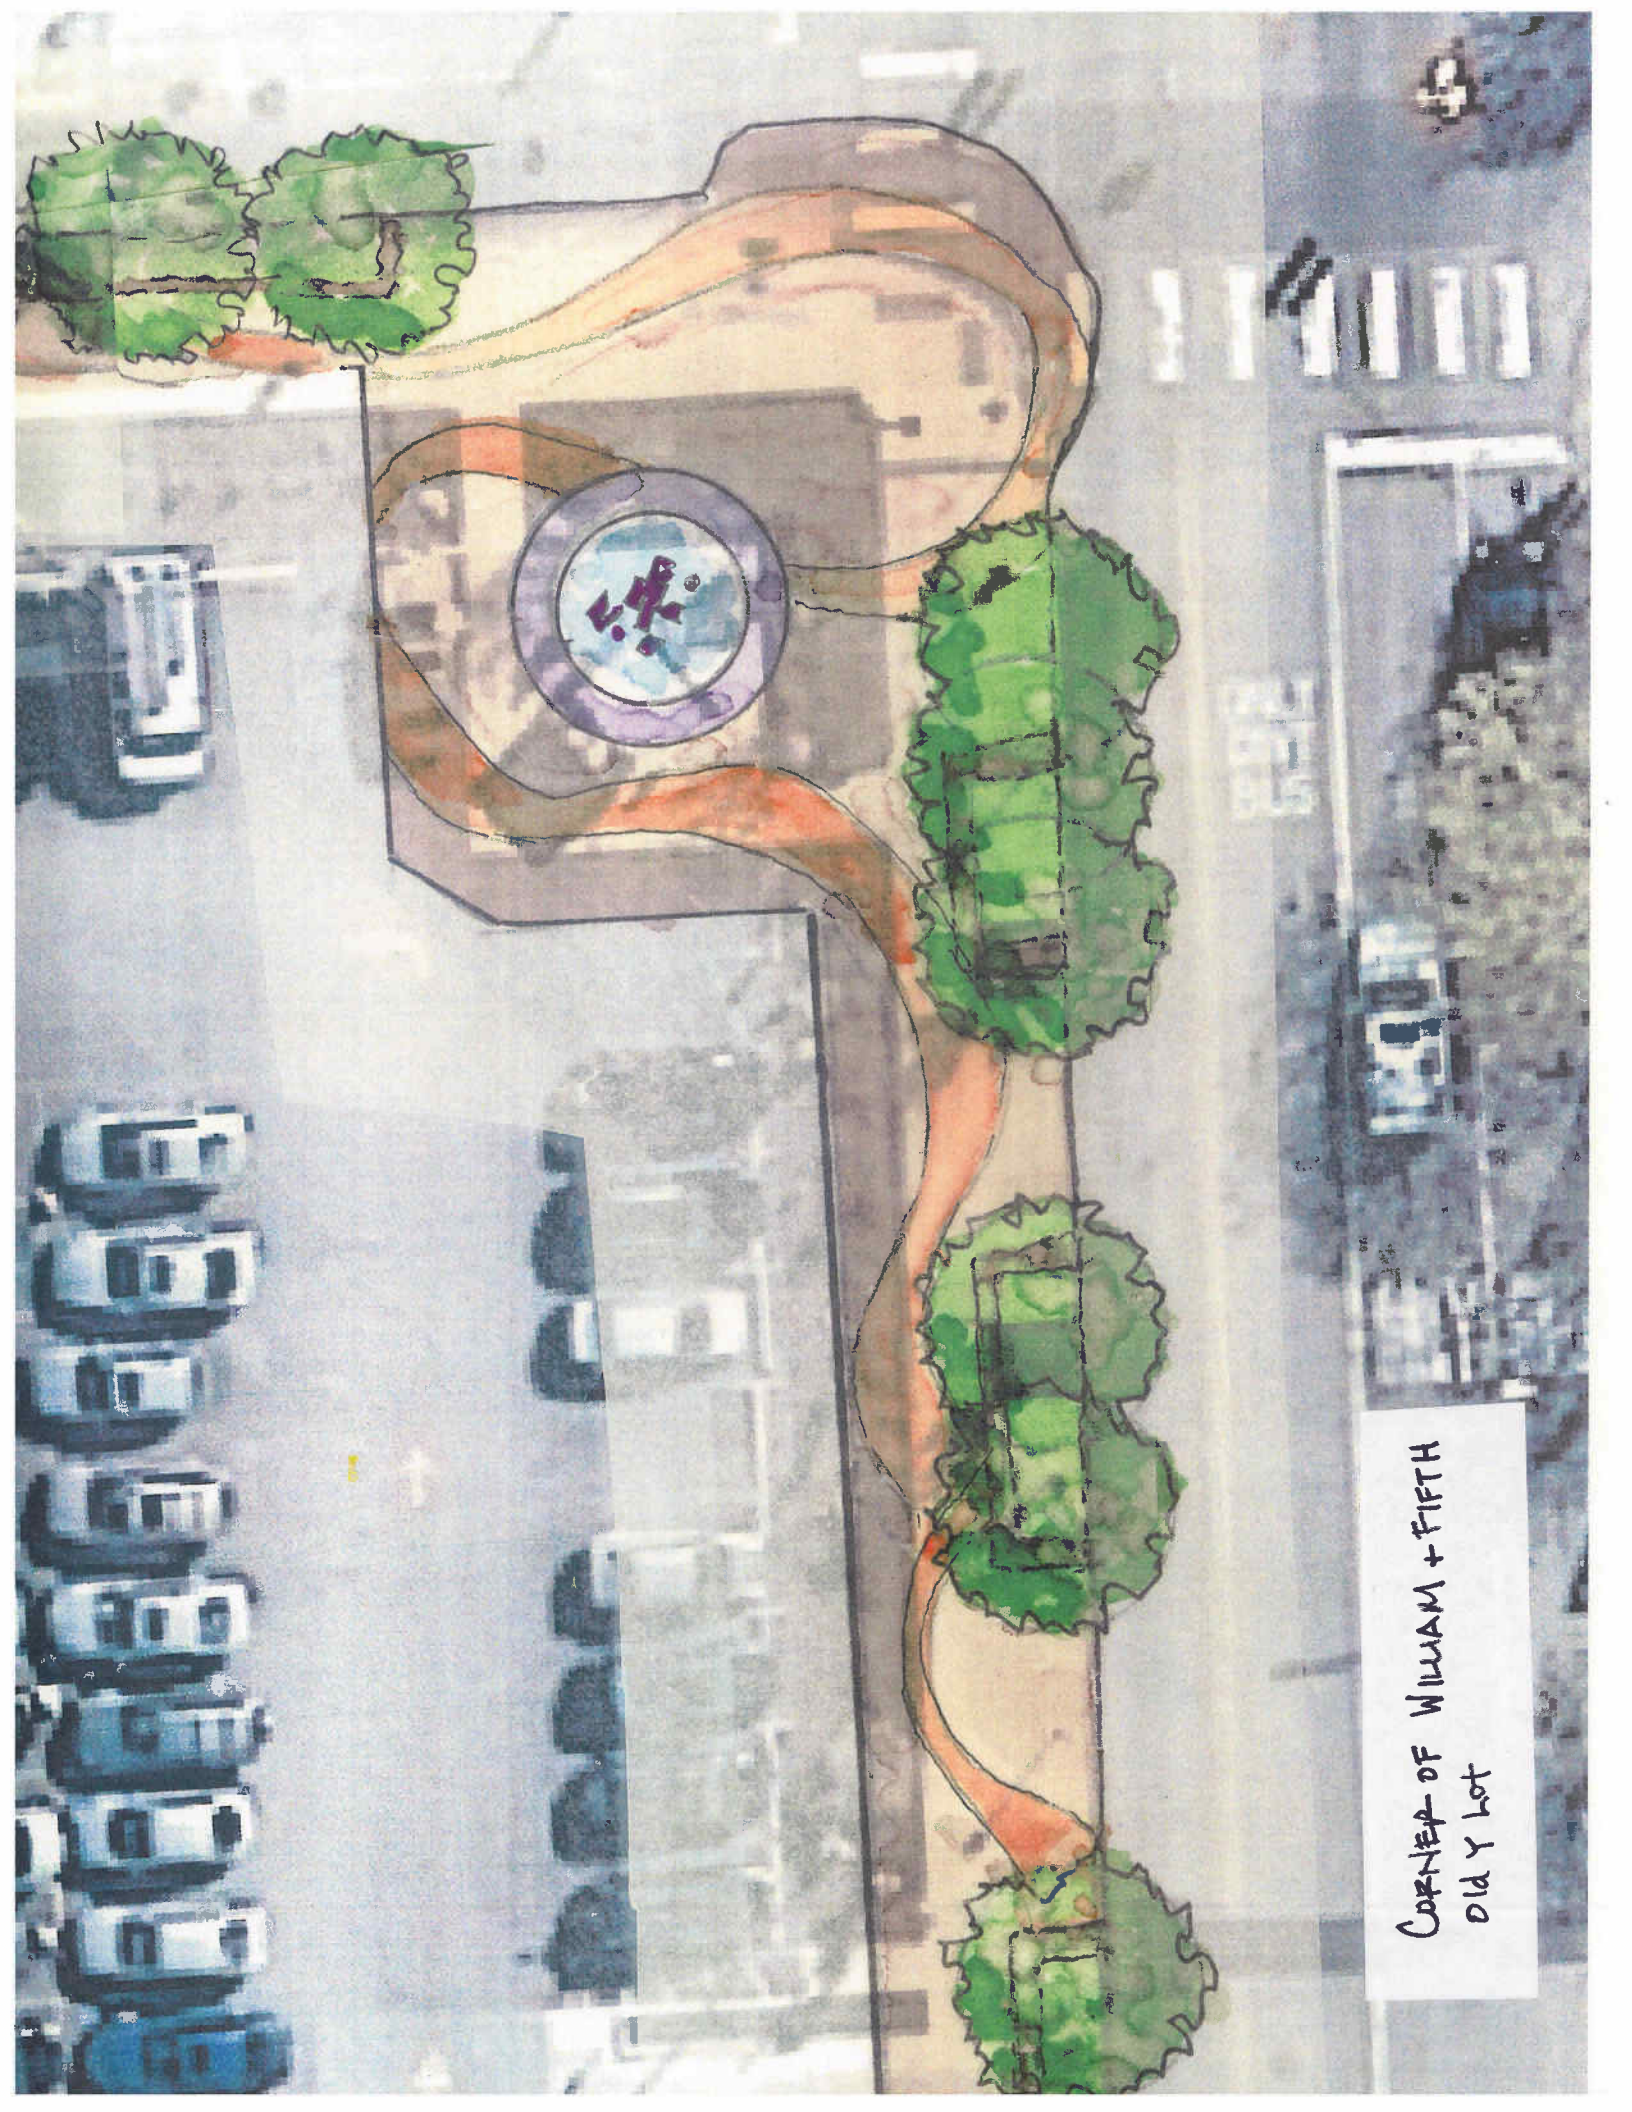

CORNER OF WILLIAM + FIFTH
Old Y Lot