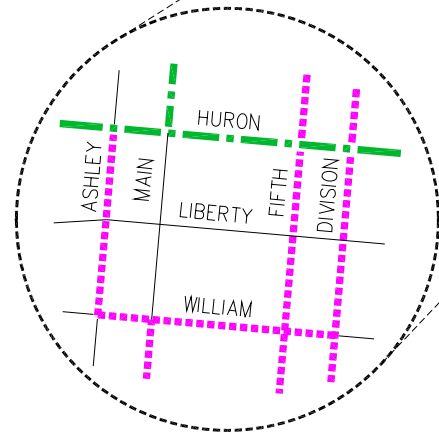

Truck Route List

Ann-Arbor Saline Rd. (I-94 to Main)
 Ashley (William to Huron)
 Beakes (Broadway to Main)
 Broadway (Plymouth to Beakes)
 Catherine (Zina Pitcher to Glen)
 Division (Packard to Beakes)
 Eisenhower (State to Packard)
 Ellsworth (State to Platt)
 Fifth Avenue (Beakes to Packard)
 Fuller (Glen to Maiden Ln.)
 Glen (Huron to Fuller)
 Huron (Jackson to Washtenaw)
 Huron Pkwy (Platt to Washtenaw)
 S. Industrial (Stadium to Eisenhower)
 Jackson (Huron to Wagner)

Liberty (Stadium to City Limit)
 Maiden Ln. (Broadway to Fuller)
 Main (M-14 to Huron)
 Main (William to Ann Arbor-Saline)
 Maple (M-14 to Stadium)
 E. Medical Center (Fuller to UM Hosp.)
 Miller (M-14 to Main)
 Packard (US-23 to Main)
 Platt (Ellsworth to Huron Pkwy)
 Plymouth (US-23 to Broadway)
 Stadium (Maple to Washtenaw)
 State (Stimson to Ellsworth)
 Stimson (State to S. Industrial)
 Washtenaw (Huron to US-23)
 William (Division to Ashley)
 Zina Pitcher (Huron to Catherine)

..... CITY TRUCK ROUTES
 - - - - MDOT TRUNKLINE