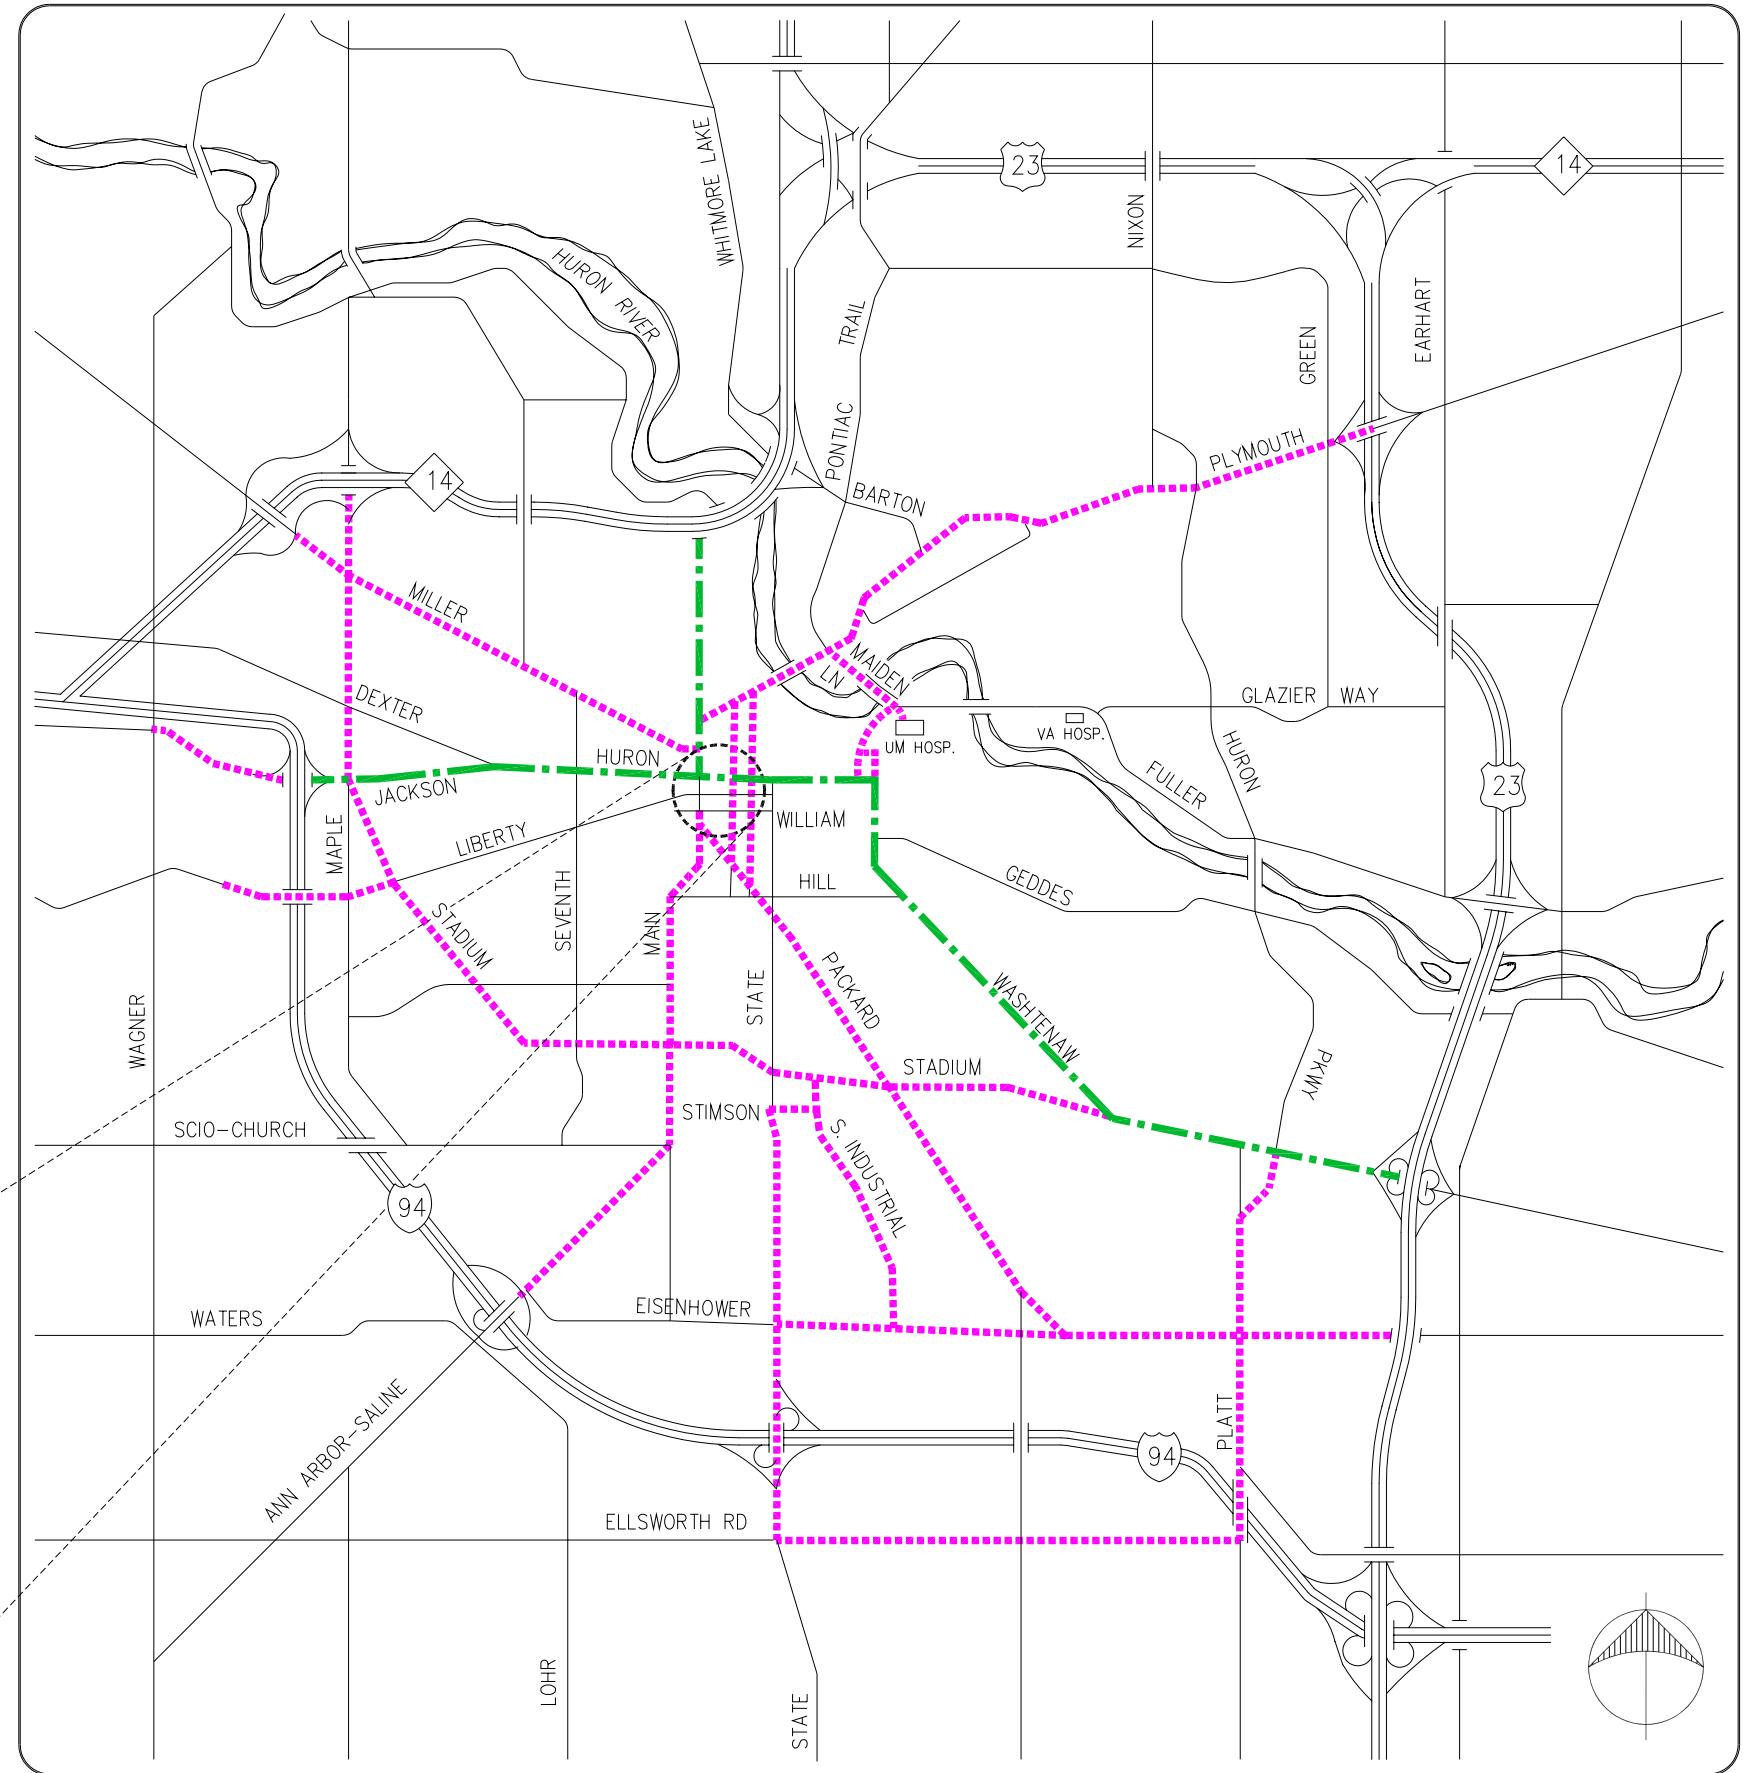

Truck Route List

Ann-Arbor Saline Rd. (I-94 to Main)
 Ashley (William to Huron)
 Beakes (Broadway to Main)
 Broadway (Plymouth to Beakes)
 Catherine (Zina Pitcher to Glen)
 Division (Packard to Beakes)
 Eisenhower (State to Packard)
 Ellsworth (State to Platt)
 Fifth Avenue (Beakes to Packard)
 Fuller (Glen to Maiden Ln.)
 Glen (Huron to Fuller)
 Huron (Jackson to Washtenaw)
 Huron Pkwy (Platt to Washtenaw)
 S. Industrial (Stadium to Eisenhower)
 Jackson (Huron to Wagner)

Liberty (Stadium to City Limit)
 Maiden Ln. (Broadway to Fuller)
 Main (M-14 to Huron)
 Main (William to Ann Arbor-Saline)
 Maple (M-14 to Stadium)
 E. Medical Center (Fuller to UM Hosp.)
 Miller (M-14 to Main)
 Packard (US-23 to Main)
 Platt (Ellsworth to Huron Pkwy)
 Plymouth (US-23 to Broadway)
 Stadium (Maple to Washtenaw)
 State (Stimson to Ellsworth)
 Stimson (State to S. Industrial)
 Washtenaw (Huron to US-23)
 William (Division to Ashley)
 Zina Pitcher (Huron to Catherine)

..... CITY TRUCK ROUTES
 - - - - MDOT TRUNKLINE