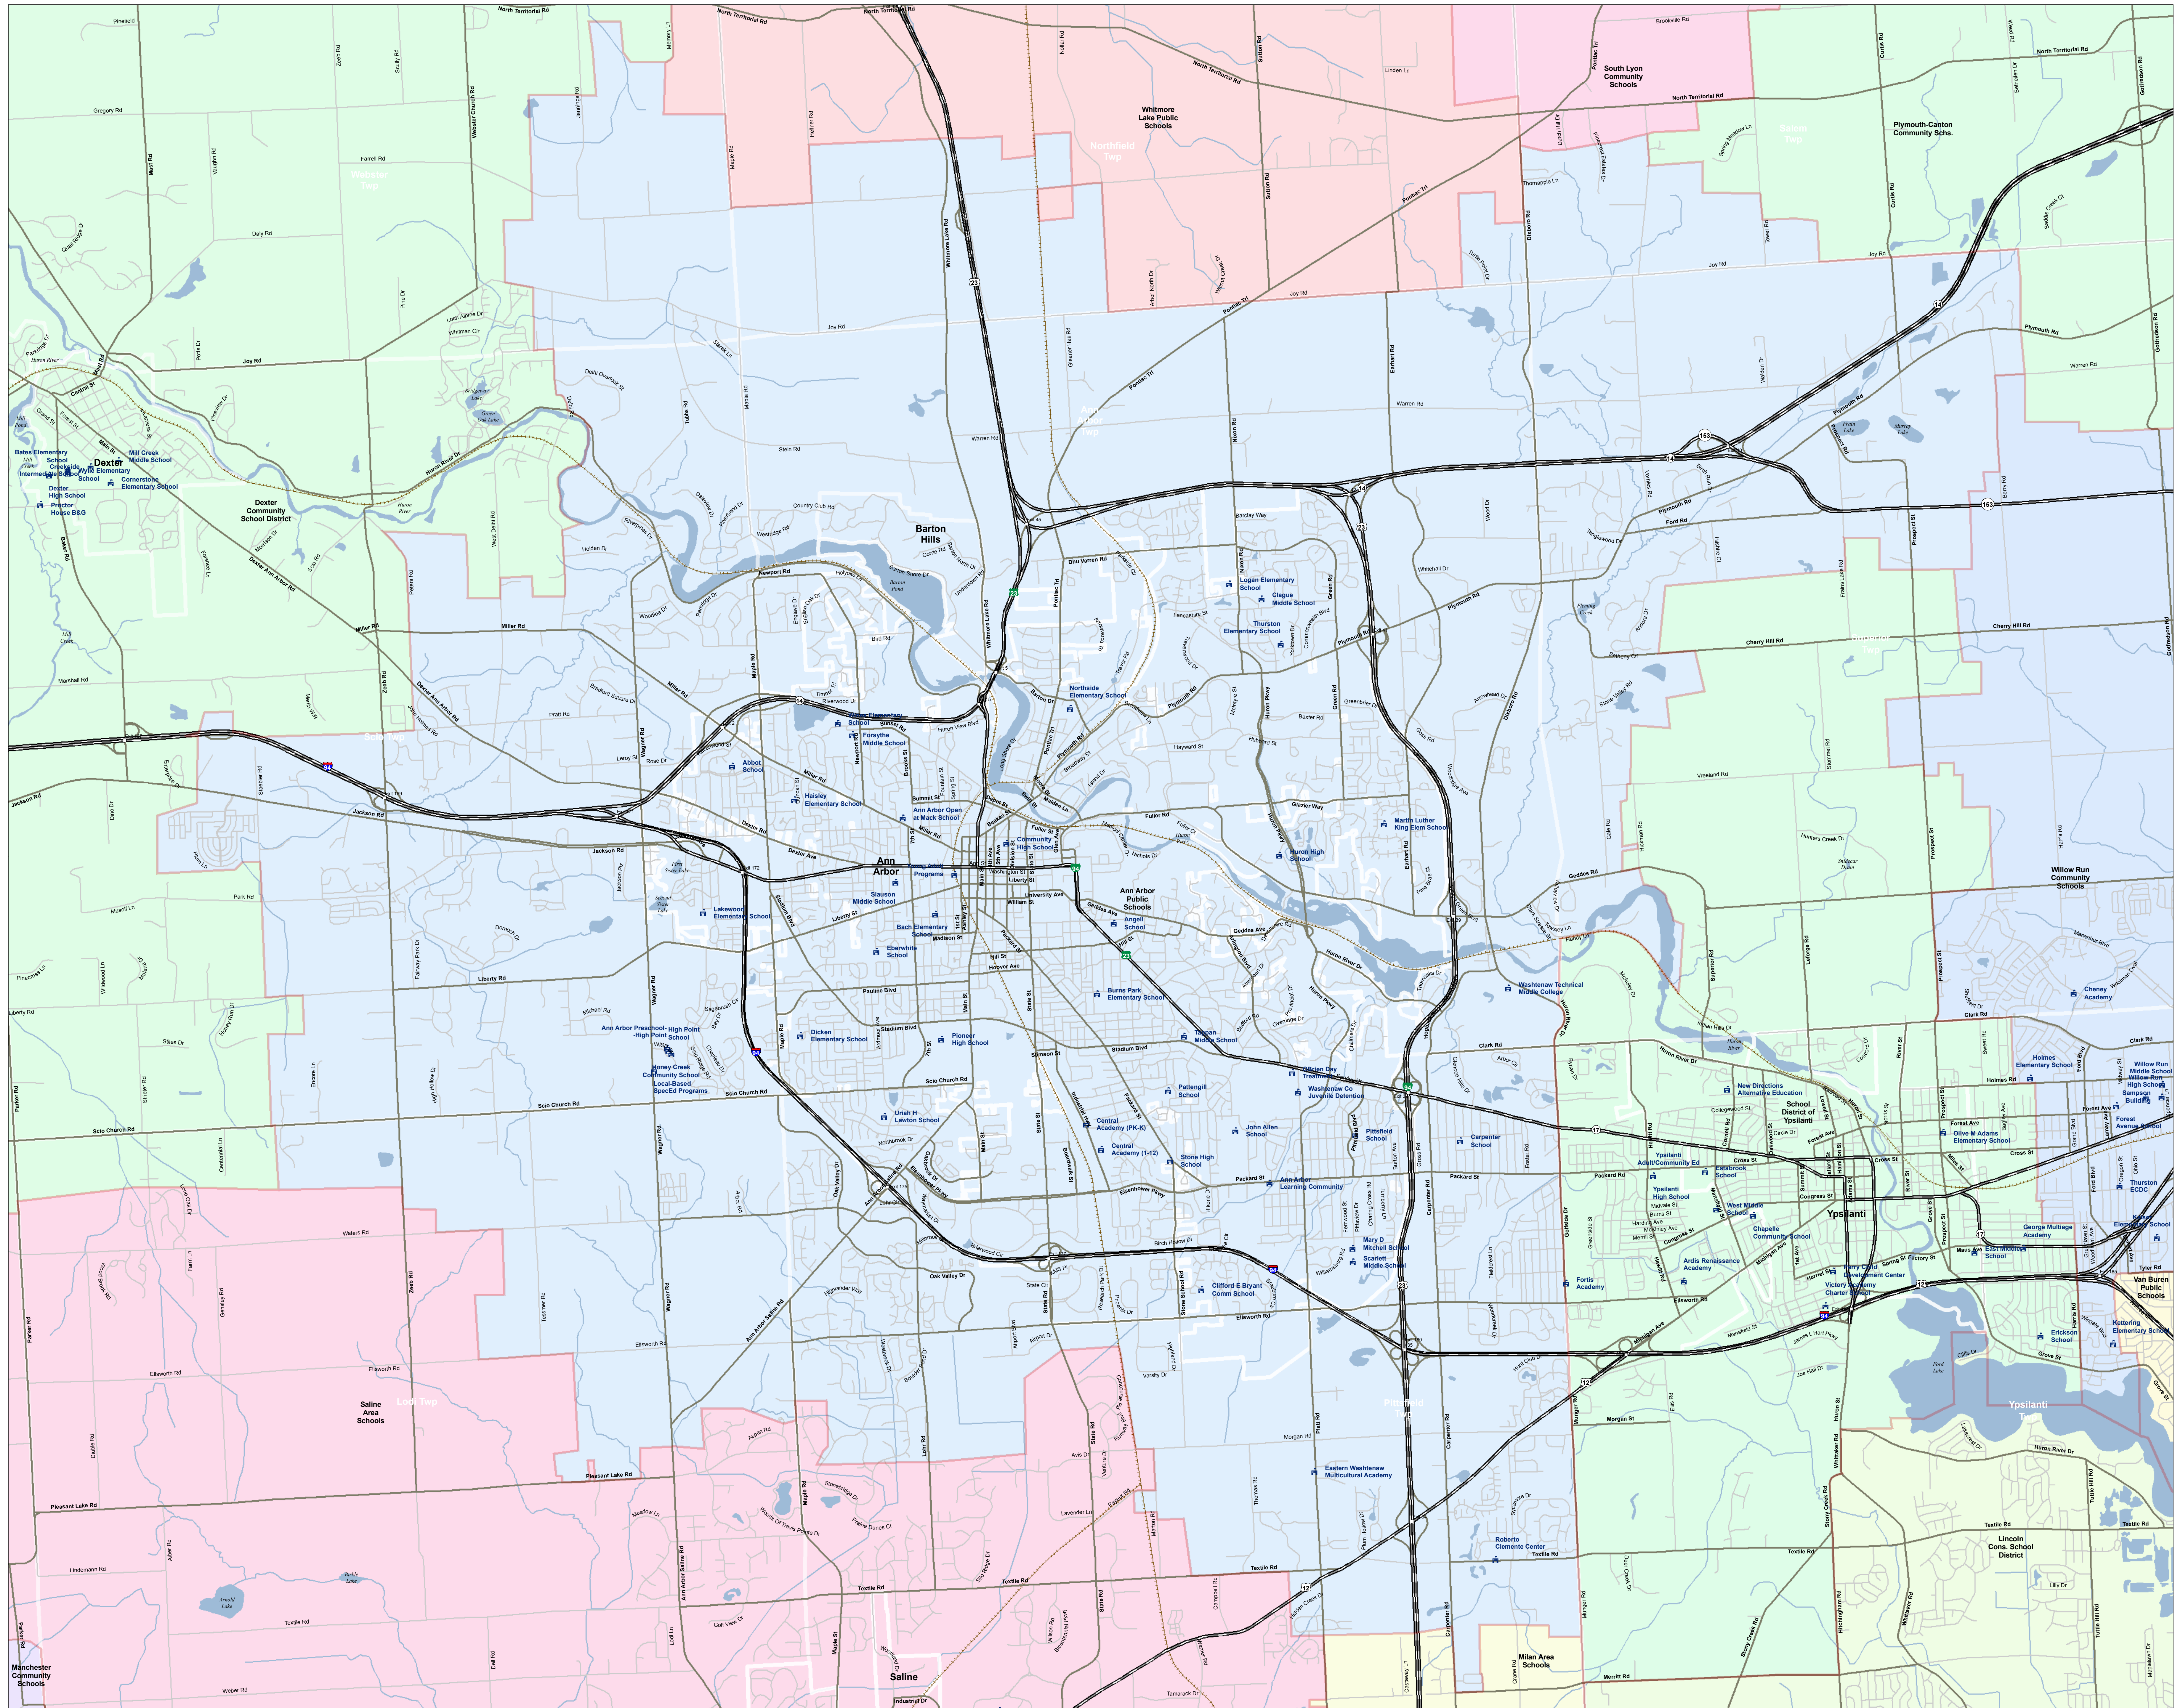

Ann Arbor Public Schools

Washtenaw ISD

- SCHOOL
- SCHOOL DISTRICT BOUNDARY
- CITY / VILLAGE
- COUNTY BOUNDARY
- WATER FEATURE
- **Road System**
- HIGHWAY
- MAJOR ROAD
- LOCAL ROAD
- RAILROAD

For more information:
Web: www.michigan.gov/gi
Phone: 517.373.7910